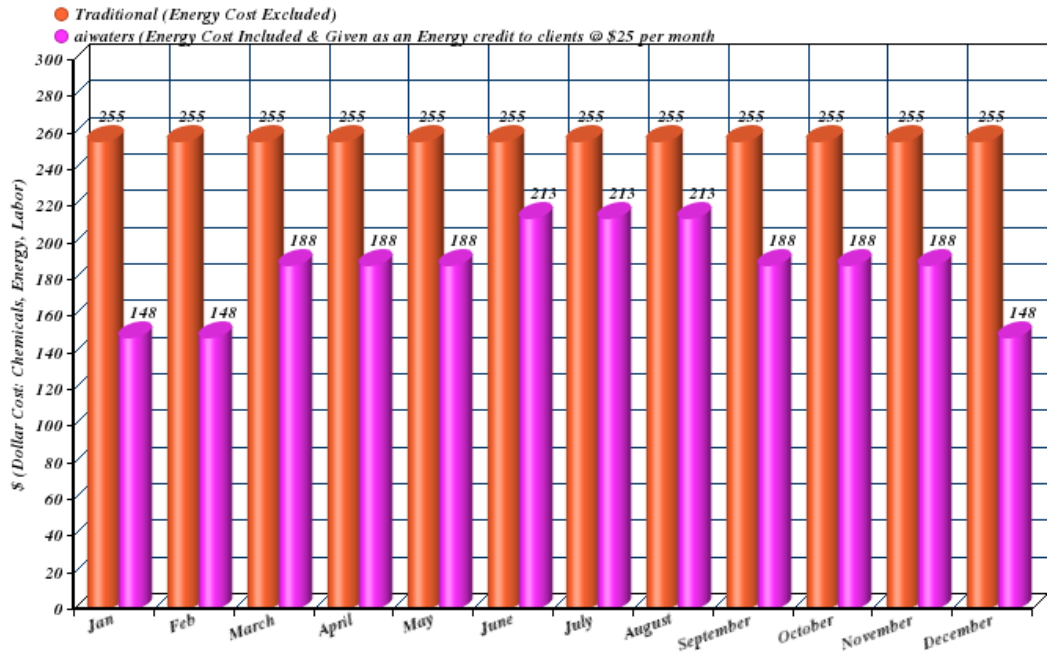

Seasonal Mapping w/PEQ Monthly Cost vs. Traditional Flat Rate Monthly Cost Based on Weekly Service

Months of Year
applied intellectual waters & online posted Atlanta Market average Monthly Rates